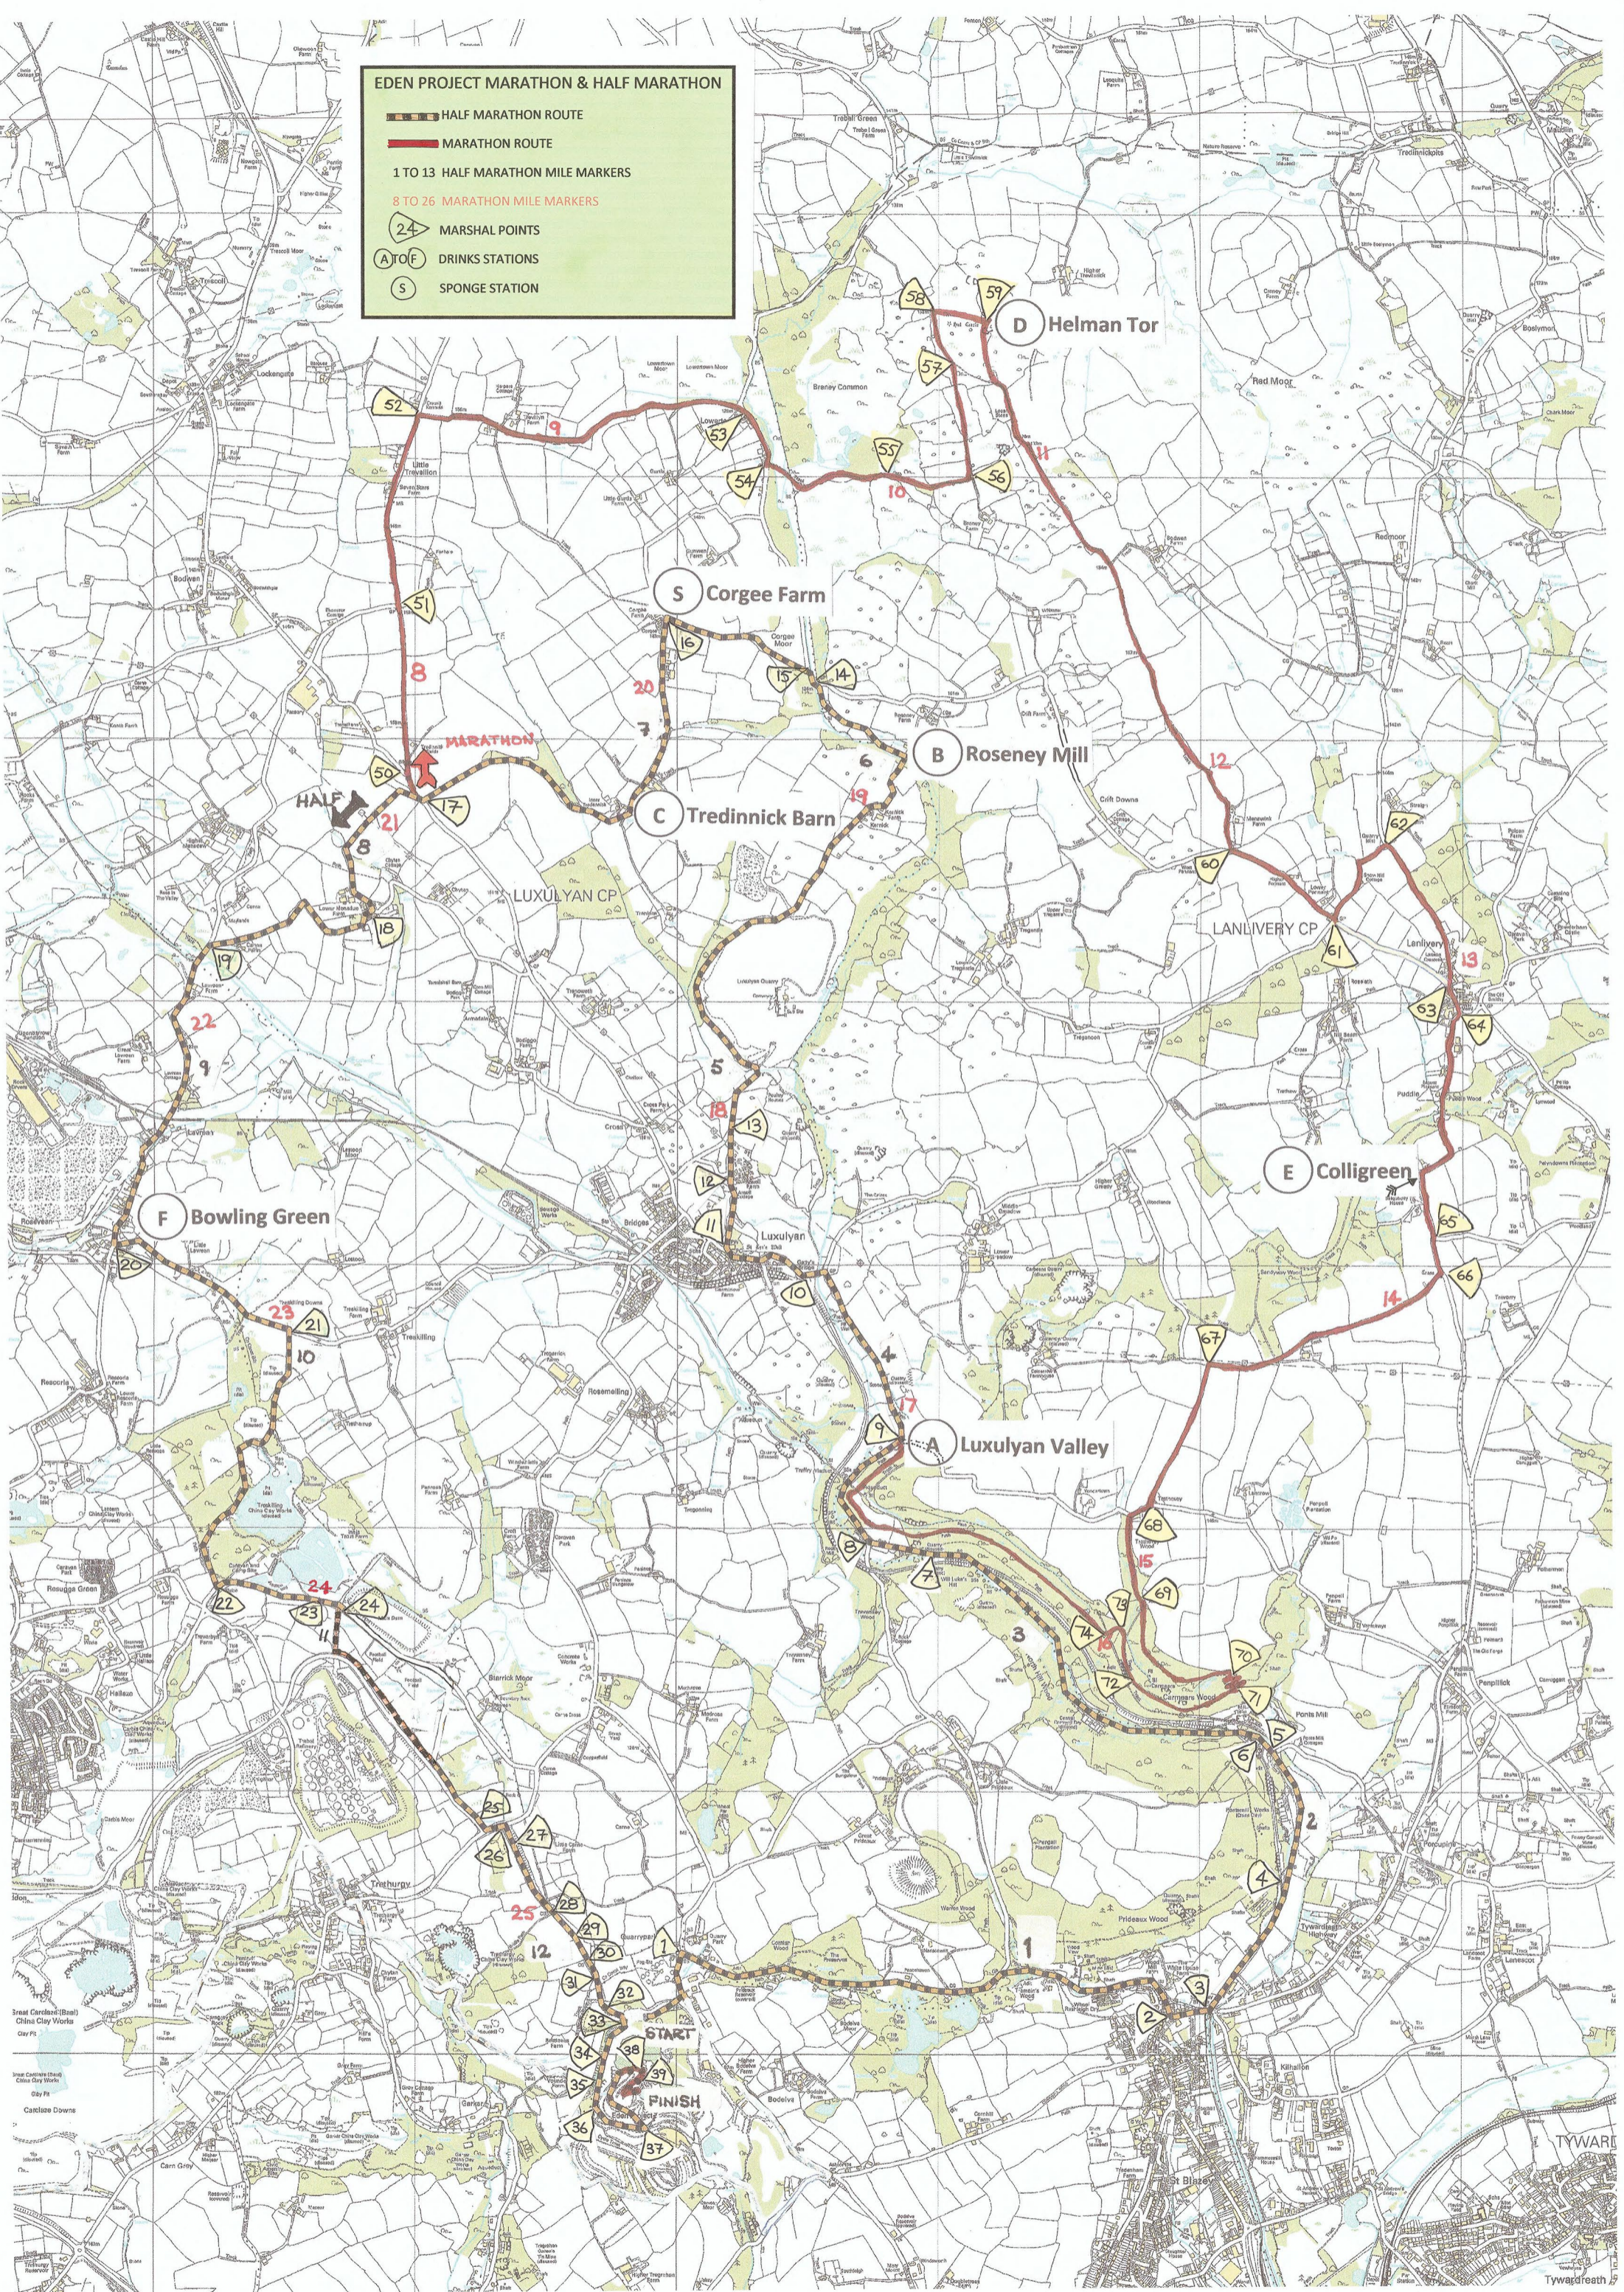

EDEN PROJECT MARATHON & HALF MARATHON

-  HALF MARATHON ROUTE
-  MARATHON ROUTE
- 1 TO 13** HALF MARATHON MILE MARKERS
- 8 TO 26** MARATHON MILE MARKERS
-  MARSHAL POINTS
-  DRINKS STATIONS
-  SPONGE STATION

Great Cardiac (Ball)
China Clay Works
Clay Pt

Iron Colliery (Shell)
China Clay Works
Clay Pt

Cartilage Downs

Carn Grey